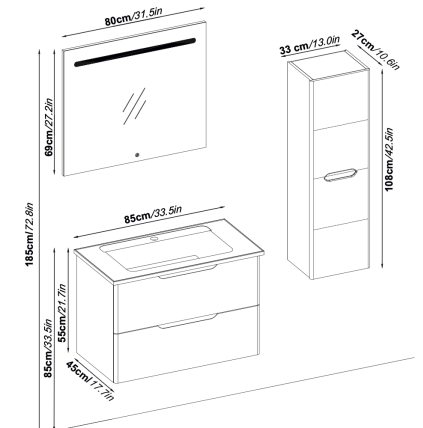

HELEN 5585 V32