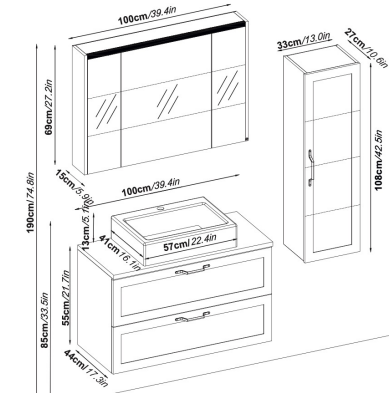

MAYA 55120 V34

Doors : HG White Lacquer Sides : HG White Melaminated MDF Washbasin : HG White Acrimer