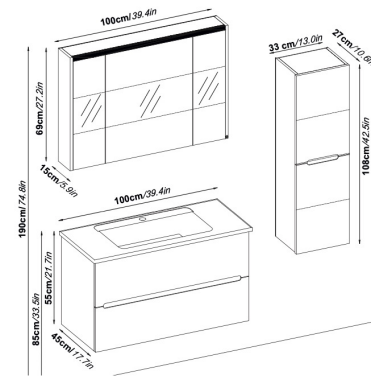

Soft close and invisible drawer slides.

10 years pale resistance.

LED lighting.

TOLEDO 28120 V32

Doors : Matte White Lacquer Sides : UD Melaminated MDF Washbasin : HG White Acrimer Kera

TOLEDO 28120 V31

Doors : Matte White Lacquer Sides : UD Melaminated MDF Washbasin : HG White Acrimer