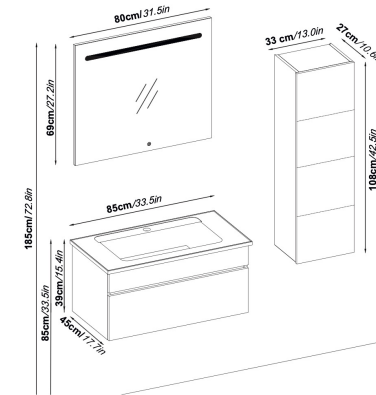

10 years pale resistance.

LED lighting.

AMOS 55160 V31

Doors : UD Melamined MDF

Sides : UD Melamined MDF

Washbasin : Ceramic

AMOS 3985 V33

Doors : M. White Melamined MDF