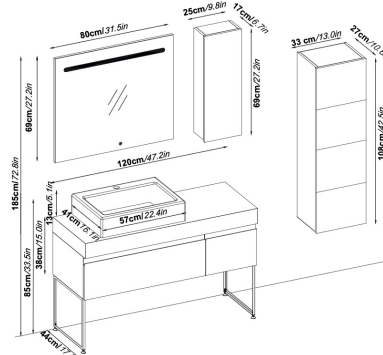

Soft close and invisible drawer slides.

10 years pale resistance.

LED lighting.

TOLEDO 28120 V32

Doors : Matte White Lacquer Sides : UD Melaminated MDF Washbasin : HG White Acrimer Kera

TOLEDO 28120 V31

Doors : Matte White Lacquer Sides : UD Melaminated MDF Washbasin : HG White Acrimer