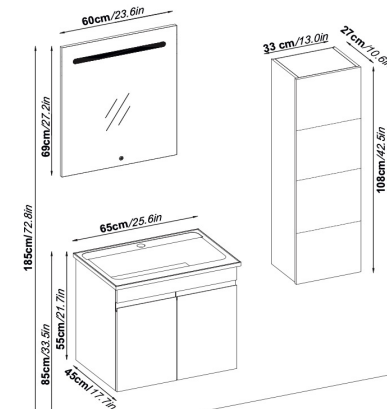

CORDOBA 5565 V31

Doors : M. White Lacquer

Sides : M. White Melamined MDF

Washbasin : Ceramic