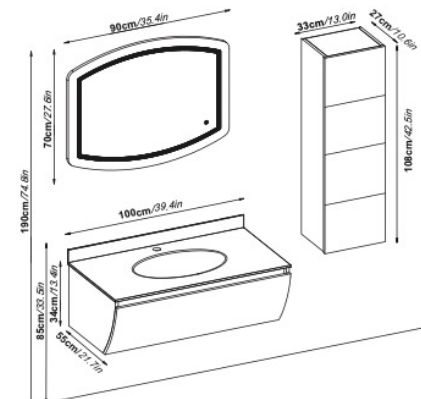

VITA 100 V31