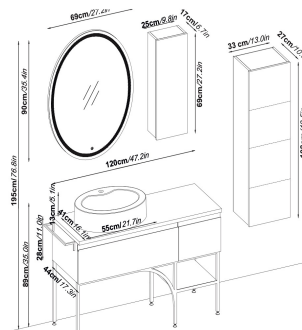

ZEN 28120 V31

Doors : M. N. Anthracite Lacquer Sides : UD Melamined MDF Washbasin : M. Anthracite Acrimer Elipso