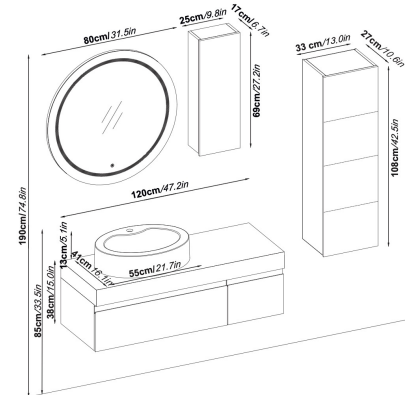

Doors : M. White Lacquer

Sides : M. White Melaminated MDF

Washbasin : HG White Acrimer Elipso

Soft close and invisible drawer slides.

10 years pale resistance.

LED lighting.

PIETRA 160 V31

Doors : M. White Lacquer Sides : M. White Melamined MDF Washbasin : HG White Acrimer Kera