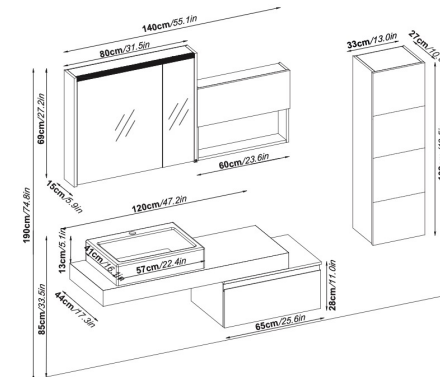

PIETRA 100 V31

Doors : M. Sand Lacquer Sides : M. Sand Melamined MDF Washbasin : M. Sand Acrimer Kera