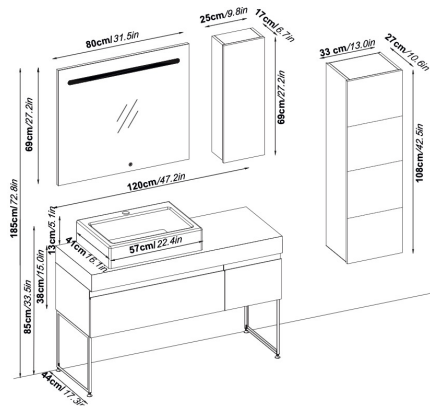

WINDSOR 28120 V32