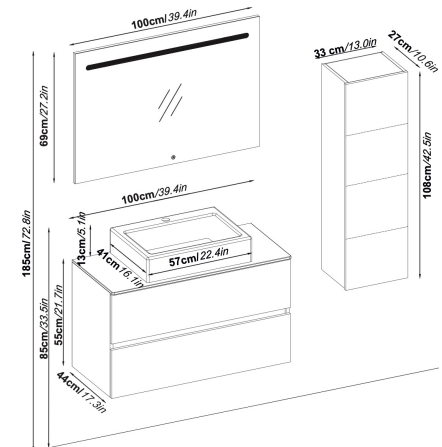

AMOS 55100 V32

Doors : N. Anthracite Melamined MDF Sides : N. Anthracite Melamined MDF Washbasin : HG White Acrimer Kera

Soft close and invisible drawer slides.

10 years pale resistance.

LED lighting.