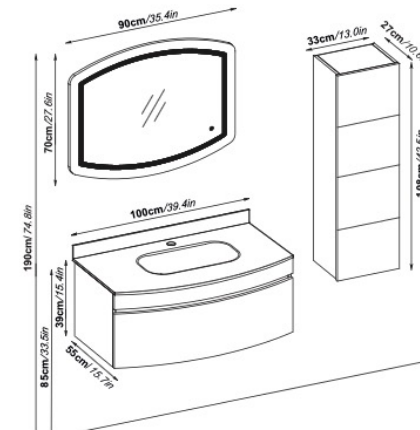

SONORA 100 V31

Doors : M. Light Black Lacquer

Sides : M. Light Black Lacquer

Washbasin : Metallic Smokey Glass