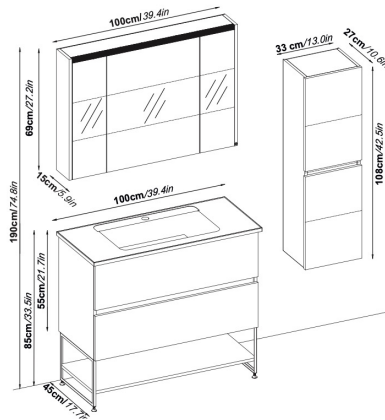

Soft close and invisible drawer slides.

10 years pale resistance.

LED lighting.

AMOS 55160 V31

Doors : Kartal Melamined MDF Sides : Kartal Melamined MDF Washbasin : M. Anthracite Acrimer Kera

AMOS 55100 V33