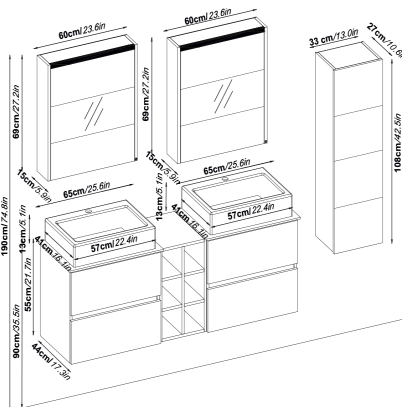

Soft close and invisible drawer slides.

10 years pale resistance.

LED lighting.

AMOS 55160 V31

Doors : Kartal Melamined MDF Sides : Kartal Melamined MDF Washbasin : M. Anthracite Acrimer Kera

AMOS 55100 V33