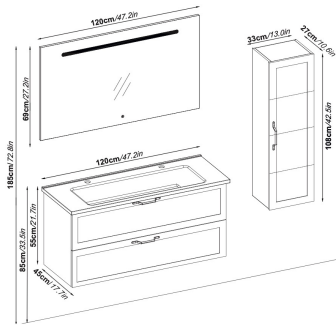

TOLEDO 28100 V31

Doors : M. White Lacquer Sides : M. White Melaminated MDF Washbasin : HG White Acrimer Elipso

Soft close and invisible drawer slides.

10 years pale resistance.

LED lighting.

ARIA 55120 V32