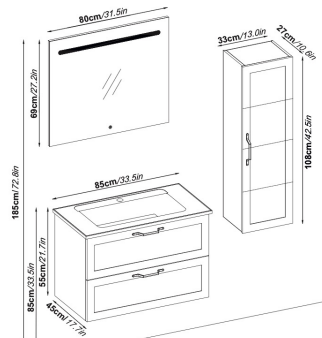

ARIA 28120 V31

Doors : M. N. Anthracite Lacquered Sides : M. N. Anthracite Melaminated MDF Washbasin : HG White Acrimer