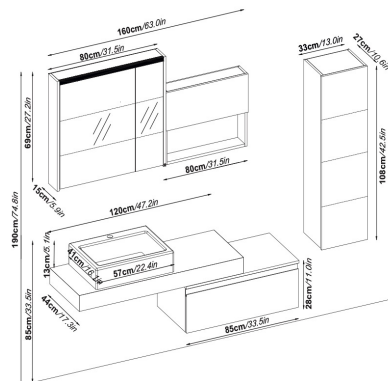

Doors : M. White Lacquer

Sides : M. White Melaminated MDF

Washbasin : HG White Acrimer Elipso

Soft close and invisible drawer slides.

10 years pale resistance.

LED lighting.

PIETRA 160 V31

Doors : M. White Lacquer Sides : M. White Melamined MDF Washbasin : HG White Acrimer Kera