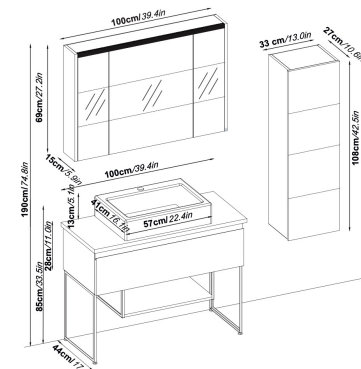

MAYA 28100 V31

Doors : M. Nat. Anthracite Lacquer Sides : UD Melamined MDF Washbasin : M. Anthracite Acrimer Kera

Soft close and invisible drawer slides.

10 years pale resistance.

LED lighting.