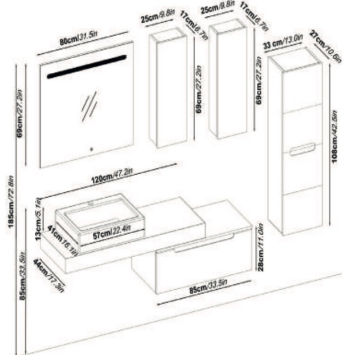

Soft close and invisible drawer slides.

10 years pale resistance.

LED lighting.

TOLEDO 28120 V32

Doors : Matte White Lacquer Sides : UD Melaminated MDF Washbasin : HG White Acrimer Kera

TOLEDO 28120 V31

Doors : Matte White Lacquer Sides : UD Melaminated MDF Washbasin : HG White Acrimer