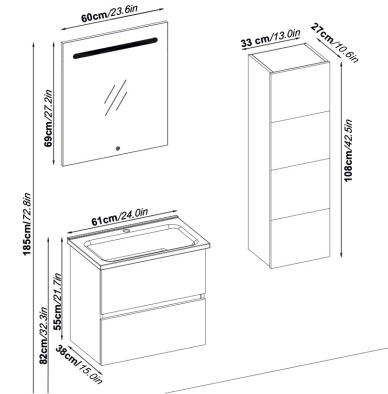

PORTO 5561 V31

Doors : M. White Melamined MDF

Sides : M. White Melamined MDF

Washbasin : Ceramic