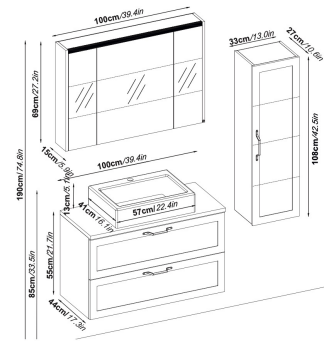

ARIA 55100 V33

Doors : M. White Lacquered Sides : UD Melaminated MDF Washbasin : HG White Acrimer Kera

Soft close and invisible drawer slides.

10 years pale resistance.

LED lighting.