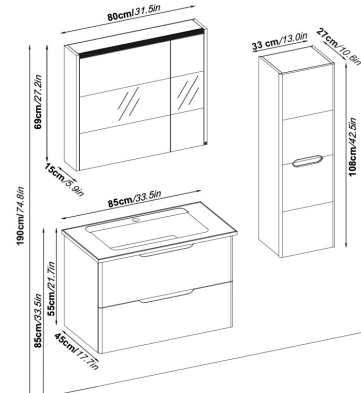

HELEN 5585 V31