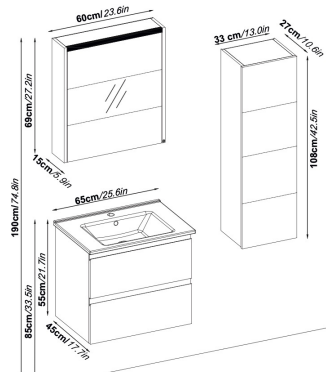

MAYA 5565 V31

Doors : HG White Lacquer Sides : HG White Melamined MDF Washbasin : Ceramic