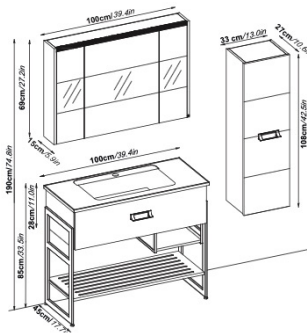

ATHENA 28100 V31

Doors : M. Sand Lacquer Sides : M. Sand Melamined MDF Washbasin : M. Anthracite Acrimer