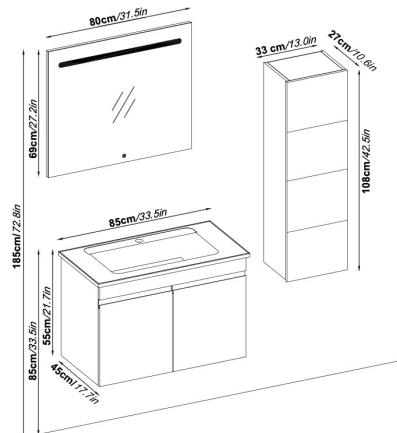

Sides : Kalemisi Melamined MDF

Washbasin : Ceramic

Soft close and invisible drawer slides.

LED lighting.

CORDOBA 5585 V31

Doors : M. White Lacquer

Sides : M. White Melamined MDF

Washbasin : Ceramic