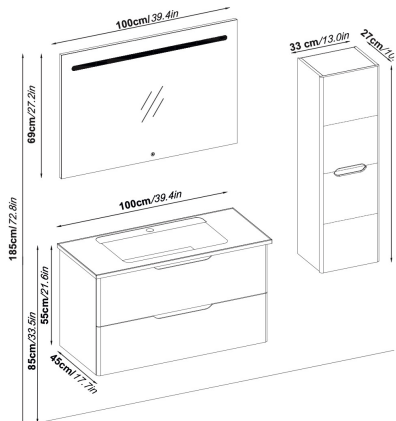

HELEN 55100 V31