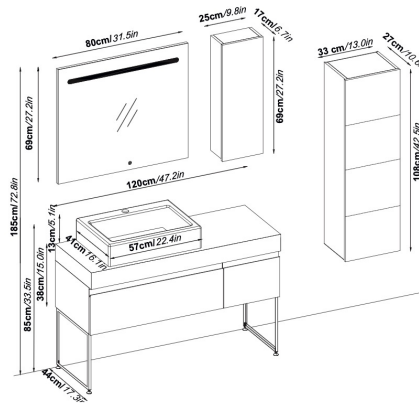

WINDSOR 28120 V31