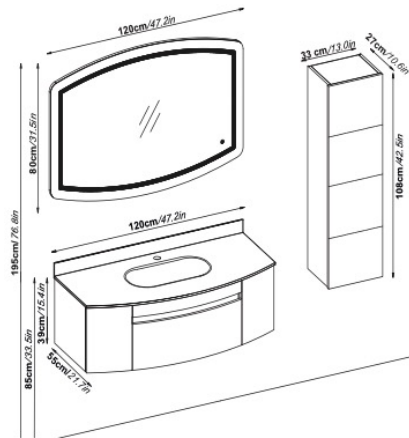

BATHROOM FURNITURES

BATHROOM CABINETS

SIDE UNITS

MIRRORS

MIRRORS WITH CABINET

SONORA 120 V32

Doors : M. Sand Lacquer

Sides : M. Sand Lacquer