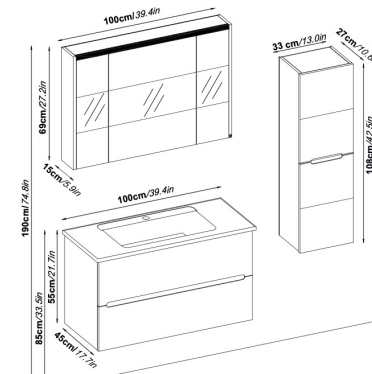

WOODLINE 5585 V31

Doors : M. White Lacquer

Sides : M. White Melamined MDF

Washbasin : HG White Acrimer

Soft close and invisible drawer slides.

10 years pale resistance.

LED lighting.