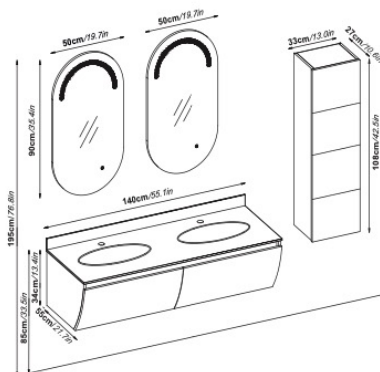

VITA 140 V31