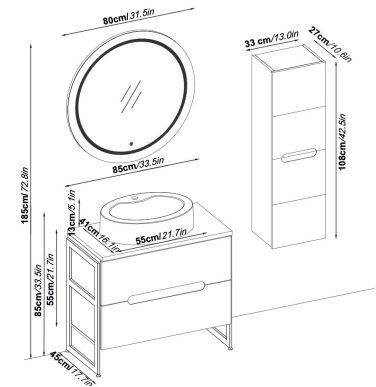

TOLEDO 28100 V31

Doors : M. White Lacquer Sides : M. White Melaminated MDF Washbasin : HG White Acrimer Elipso

Soft close and invisible drawer slides.

10 years pale resistance.

LED lighting.