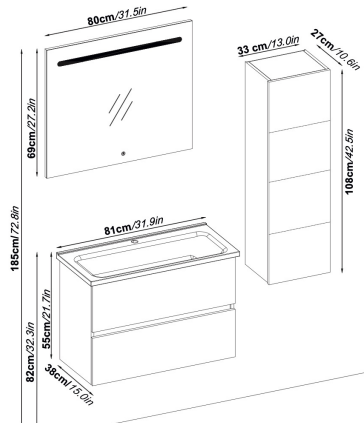

PORTO 5581 V32

Doors : M. N. Anthracite Melamined MDF

Sides : M. N. Anthracite Melamined MDF

Washbasin : Ceramic