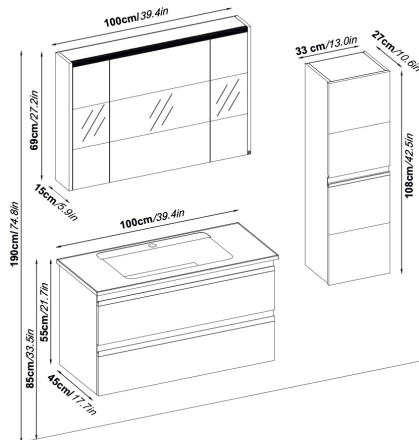

ARIA 55100 V33

Doors : M. White Lacquered Sides : UD Melaminated MDF Washbasin : HG White Acrimer Kera

Soft close and invisible drawer slides.

10 years pale resistance.

LED lighting.

WOODLINE 55100 V31

Doors : M. White Lacquer