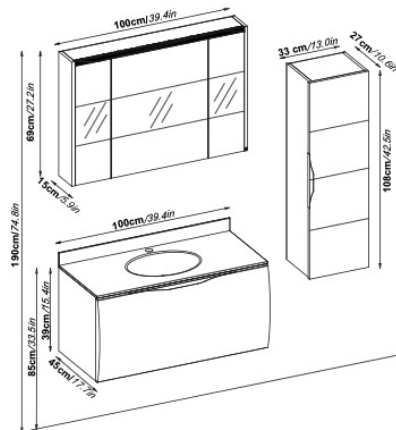

ARMANDO 100 V31