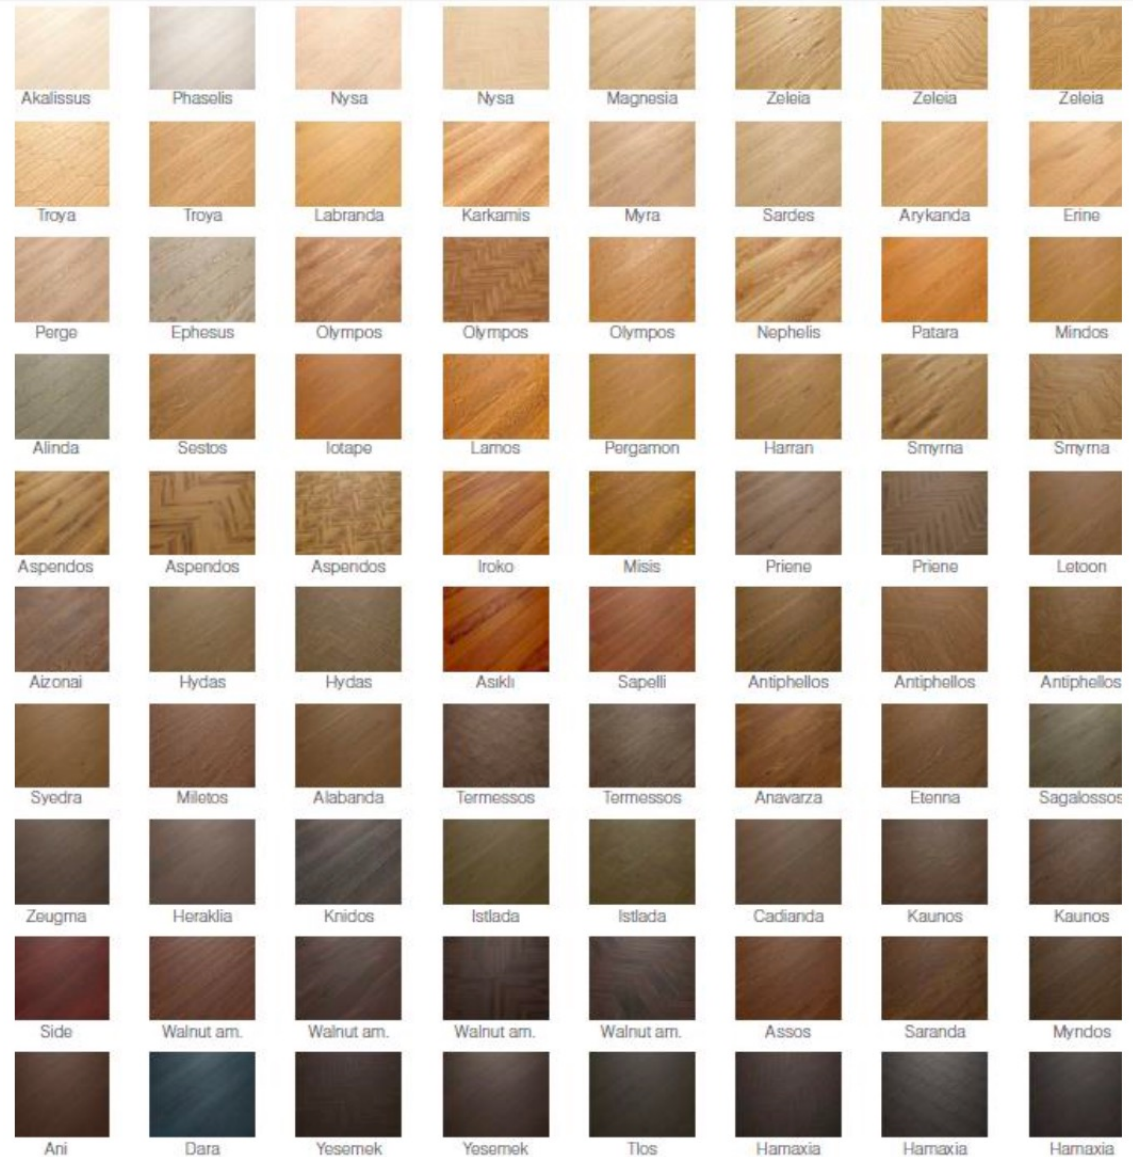

## Select

The Select grade is carefully selected, evenly colored and almost knotless. The grade allows the filling of pin knots, the natural reflective pattern of oak, i.e., the pattern created by the medullary rays of the tree, and color variation caused by the grain pattern.

## Dark

Dark is a natural-looking grade in which the natural grain pattern and color variation of the wood are clearly visible. A plank may contain unlimited sound sapwood. Color variation is allowed. Small burls, light brown lines, repaired knots up to 25 mm, properly filled worm holes, slight defects and burns are allowed.

## Rustic

A rustic plank may contain color variation, unlimited burls, brown lines, open or filled knots of any size. Knots give effect of antique wood and emphasized authentic oak texture.

# WOOD COLLECTION

We have 100+ colors in our product range.

- ✓Oak : 101 Colors
- ✓Walnut : 2 Colors
- ✓Iroco : 2 Colors
- ✓Sapele : 2 Colors

WOOD  
COLLECTION

HERRINGBONE

CHEVRON

CHEVBONE

ATELIER