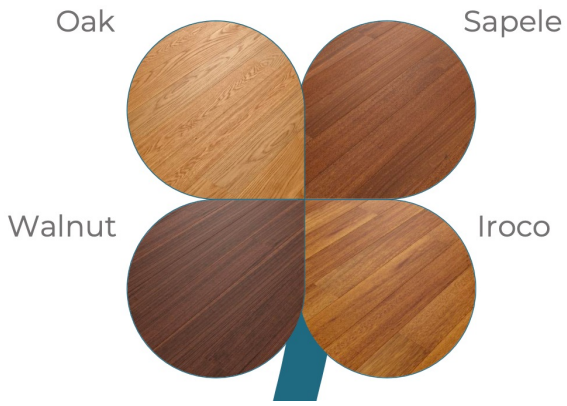

WOOD COLLECTION