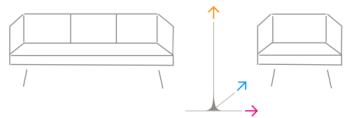

↑ 90cm → 180cm ▶ 80cm

SUNBED

↑ 35cm → 200cm ▶ 80cm

DAYBED (OPEN)

↑ 145cm → 167cm ▶ 160cm

DAYBED (OPEN)

↑ 60cm → 167cm ▶ 160cm

NESSA NAVA

AMOR

SINGLE CHAIR

↑ 90cm → 80cm → 95cm

TRIPLE CHAIR

↑ 90cm → 210cm → 95cm

TABLE

↑ 45cm → 129cm → 79cm

AMOR

TABLE (CLOSED)
↑ 78cm → 232cm ↗ 110cm

TABLE (HALF-OPEN)
↑ 78cm → 290cm ↗ 110cm

TABLE (FULL OPEN)
↑ 78cm → 350cm ↗ 110cm

CHAIR
↑ 100cm → 60cm ↗ 70cm

110cm

EWO

CORNER SOFA

↑ 85cm → 250cm ↗ 175cm

MID SOFA

↑ 85cm → 75cm ↗ 80cm

SINGLE CHAIR

↑ 85cm → 80cm ↗ 80cm

TABLE

↑ 56cm → 110cm ↗ 70cm

EWO

TABLE