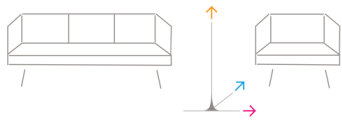

TABLE (CLOSED)
↑ 78cm → 232cm ↗ 110cm

TABLE (HALF-OPEN)
↑ 78cm → 290cm ↗ 110cm

TABLE (FULL OPEN)
↑ 78cm → 350cm ↗ 110cm

CHAIR
↑ 100cm → 60cm ↗ 70cm

110cm

EWO

CORNER SOFA

↑ 85cm → 250cm ↗ 175cm

MID SOFA

↑ 85cm → 75cm ↗ 80cm

SINGLE CHAIR

↑ 85cm → 80cm ↗ 80cm

TABLE

↑ 56cm → 110cm ↗ 70cm

EWO

TABLE

↑ 77cm → 180cm ↗ 100cm

CHAIR

↑ 86cm → 60cm ↗ 60cm

DOM

SINGLE COUCH

↑ 90cm → 80cm × 80cm

TRIPLE COUCH

↑ 90cm → 210cm × 80cm