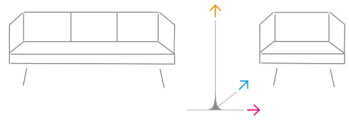

↑ 37cm → 88cm ▶ 88cm

SINGLE CHAIR

↑ 60cm → 88cm ▶ 88cm

GARDEN

PIXEL

SINGLE CHAIR

↑ 80cm → 75cm ▶ 110cm

TRIPLE CHAIR

↑ 90cm → 180cm ▶ 80cm

SUNBED

↑ 35cm → 200cm ▶ 80cm

DAYBED (OPEN)

↑ 145cm → 167cm ▶ 160cm

DAYBED (OPEN)

↑ 60cm → 167cm ▶ 160cm

NESSA NAVA

AMOR

SINGLE CHAIR

↑ 90cm → 80cm → 95cm

TRIPLE CHAIR

↑ 90cm → 210cm → 95cm

TABLE

↑ 45cm → 129cm → 79cm

AMOR

TABLE (CLOSED)
↑ 78cm → 232cm ↗ 110cm

TABLE (HALF-OPEN)
↑ 78cm → 290cm ↗ 110cm

TABLE (FULL OPEN)
↑ 78cm → 350cm ↗ 110cm

CHAIR
↑ 100cm → 60cm ↗ 70cm

110cm

EWO

CORNER SOFA

↑ 85cm → 250cm ↗ 175cm