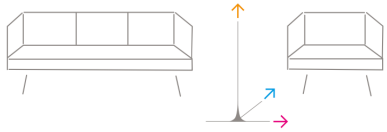

LARGE TABLE

↑ 45cm → 120cm ▶ 75cm

SMALL TABLE

↑ 60cm → 47cm ▶ 50cm

TABLE

↑ 78cm → 180cm ▶ 95cm

CHAIRS

↑ 95cm → 58cm ▶ 60cm

NESSA NAVA

RAVEN - MASA

PIXEL

CORNER SOFA

↑ 60cm → 88cm ▶ 88cm

MID SOFA

↑ 60cm → 88cm ▶ 88cm

PUFF

↑ 37cm → 88cm ▶ 88cm

SINGLE CHAIR

↑ 60cm → 88cm ▶ 88cm

GARDEN

PIXEL

SINGLE CHAIR

↑ 80cm → 75cm ▶ 110cm

TRIPLE CHAIR

↑ 90cm → 180cm ▶ 80cm

SUNBED

↑ 35cm → 200cm ▶ 80cm

DAYBED (OPEN)

↑ 145cm → 167cm ▶ 160cm

DAYBED (OPEN)

↑ 60cm → 167cm ▶ 160cm

NESSA NAVA