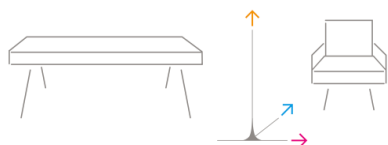

↑ 37cm → 88cm ▶ 88cm

SINGLE CHAIR

↑ 60cm → 88cm ▶ 88cm

GARDEN

PIXEL

SINGLE CHAIR

↑ 80cm → 75cm ▶ 110cm

TRIPLE CHAIR

↑ 90cm → 180cm ▶ 80cm

SUNBED

↑ 35cm → 200cm ▶ 80cm

DAYBED (OPEN)

↑ 145cm → 167cm ▶ 160cm

DAYBED (OPEN)

↑ 60cm → 167cm ▶ 160cm

NESSA NAVA

AMOR

SINGLE CHAIR

↑ 90cm → 80cm → 95cm

TRIPLE CHAIR

↑ 90cm → 210cm → 95cm

TABLE

↑ 45cm → 129cm → 79cm

AMOR

TABLE (CLOSED)
↑ 78cm → 232cm ↗ 110cm

TABLE (HALF-OPEN)
↑ 78cm → 290cm ↗ 110cm

TABLE (FULL OPEN)
↑ 78cm → 350cm ↗ 110cm

CHAIR
↑ 100cm → 60cm ↗ 70cm

110cm

EWO

CORNER SOFA

↑ 85cm → 250cm ↗ 175cm