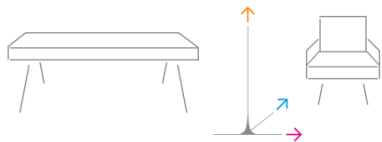

TABLE
↑ 105cm → 133cm → 80cm

DOUBLE CHAIR
↑ 115cm → 57cm → 66cm

VOXEL ŞEZLONG
↑ 30cm → 200cm → 120cm

VOXEL DAYBED
↑ 74cm → 170cm → 170cm

MASA
↑ 75cm → 180cm ↗ 90cm
SANDALYE
↑ 78cm → 57cm ↗ 60cm

TABLE

↑ 75cm → 180cm ↗ 90cm

CHAIR

↑ 76cm → 57cm ↗ 60cm

SINGLE CHAIR

↑ 109cm → 78cm ↗ 85cm

TRIPLE CHAIR

↑ 109cm → 178cm ↗ 85cm

TABLE

↑ 45cm → 120cm ↗ 80cm

TEKLI KOLTUK
↑ 109cm → 78cm ↗ 85cm

RAVEN

Türkiye

Made in Turkey

SINGLE CHAIR

↑ 80cm → 75cm ▶ 110cm

TRIPLE CHAIR

↑ 90cm → 180cm ▶ 80cm

LARGE TABLE

↑ 45cm → 120cm ▶ 75cm

SMALL TABLE

↑ 60cm → 47cm ▶ 50cm

TABLE

↑ 78cm → 180cm ▶ 95cm

CHAIRS

↑ 95cm → 58cm ▶ 60cm