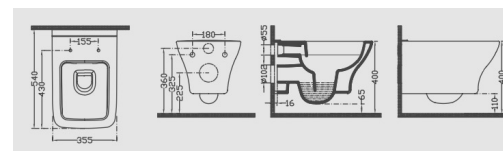

# AMOS

wall hung set

AMOS Wall Hung WC Pan

Weight: 23,60 kg  
 Packaging : Box  
 Number of Pallets: 16  
 Size: 54x35.5 cm

AMOS Wall Hung Bidet

Weight : 20,30 kg  
 Packaging: Box  
 Number of Pallets): 16  
 Size : 54.5X35.5 cm