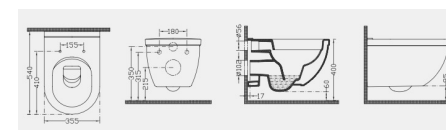

MARIS

wall hung set

MARIS Wall Hung WC Pan

Weight: 24,60 kg
Packaging : Box
Number of Pallets) : 16
Size: 54x36.5 cm

AMOS Wall Hung Bidet

Weight : 21,50 kg
Packaging: Box
Number of Pallets): 16
Size : 54X36,5 cm