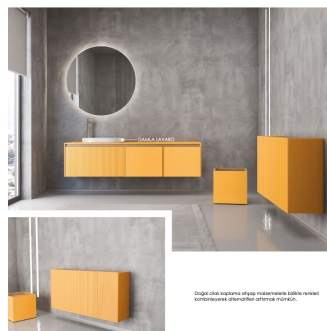

FLEX COLORS

Get your FLEX with your favorite color !

FLEX COLLECTION

Flex allows you to customize your bathroom cabinets with many modules according to your exact need and taste !