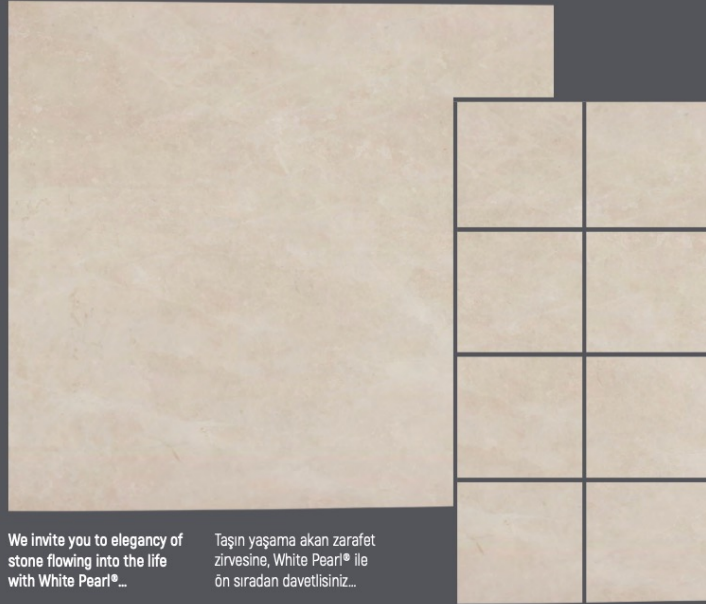

NESSA NAVA | SLAB & TILE COLLECTION

WHITE PEARL®