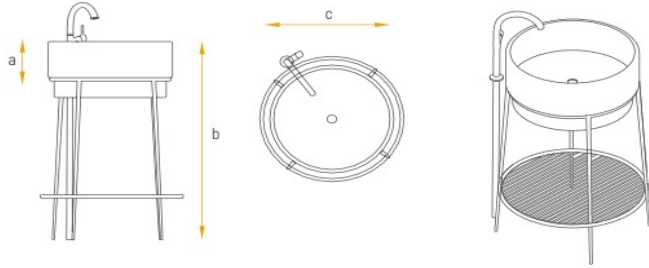

NESSA NAVA | DESIGN ELEMENTS RANGE

DESIGN BY YAMAN PAMUKCU

KURNA

SINK LAVABO

It seizes elegance with its simplicity, splendor with its tradition.

Zarafeti sadeliğiyle, ihtişamı gelenekselliğiyle yakalar.