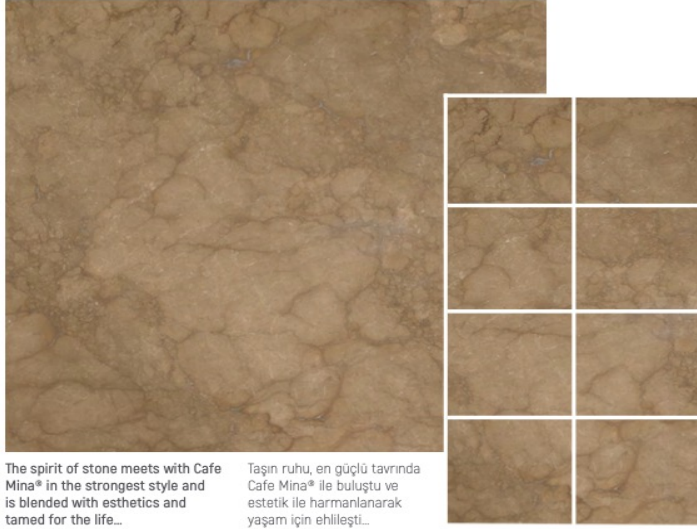

CREMA FORTE®

A work of maturity that
aggrandizes the simplicity
of nature... Crema Forte®

Doğanın sadeliği yücelten,
olgunluk eseri... Crema Forte®

NESSA NAVA | SLAB & TILE COLLECTION

CAFE MINA®

The spirit of stone meets with Cafe Mina® in the strongest style and is blended with esthetics and tamed for the life...