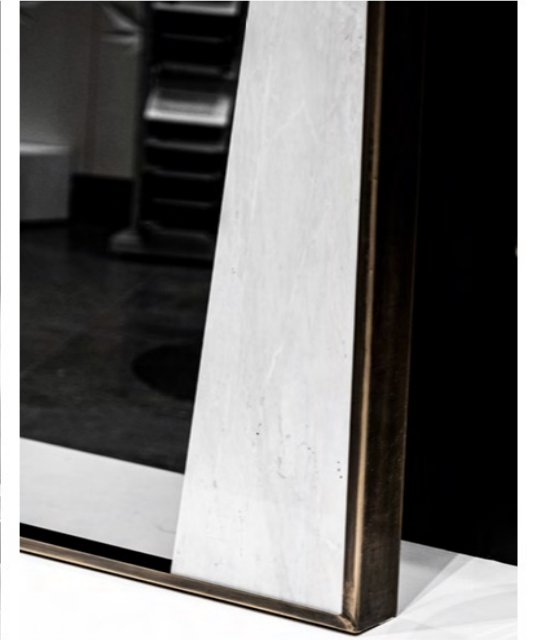

LECT V

MIRROR AYNA

Designs that pay attention to the whisper of uniqueness.

Eşsizliğin fısıltısına kulak veren tasarımlar.